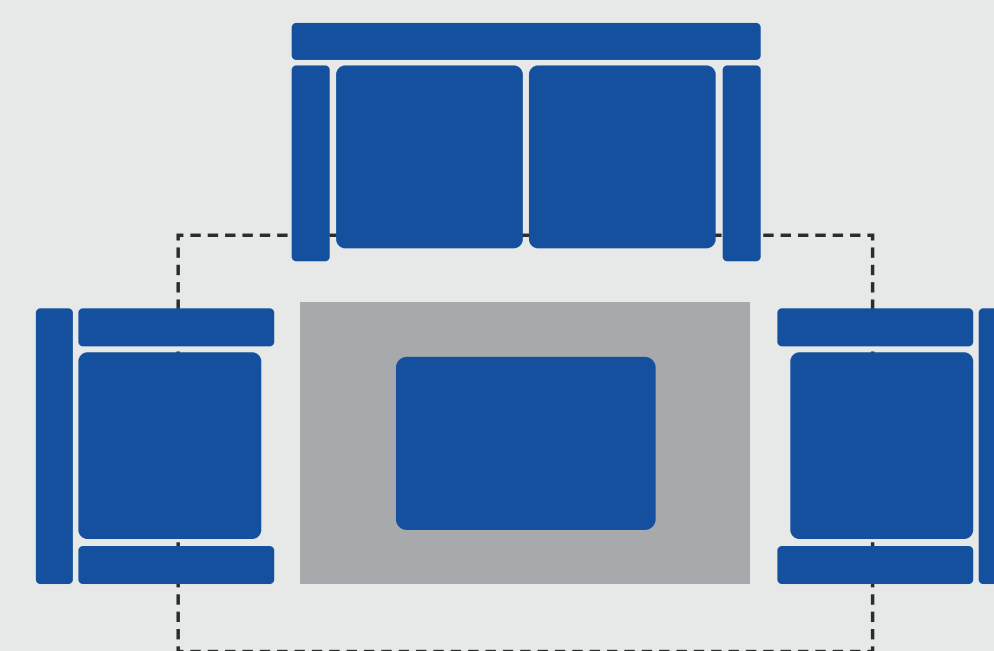

Area Rug Size Guide

LIVING ROOM

8'x10'

9'x12'

5'x8' ———
6'6" x 9'6" - - - - -

BEDROOM

8'x10'

9'x12'

3'x5'
5'x8'

DINING ROOM

8'x10'

9'x12'

8' Round

TAJ RUGS
EST. 1978

Custom Sizes

Final sizes may be +/- 2" based on design, fiber quality and surging - Other combinations can be made - The original size of the rug will determine what custom sizes can be made