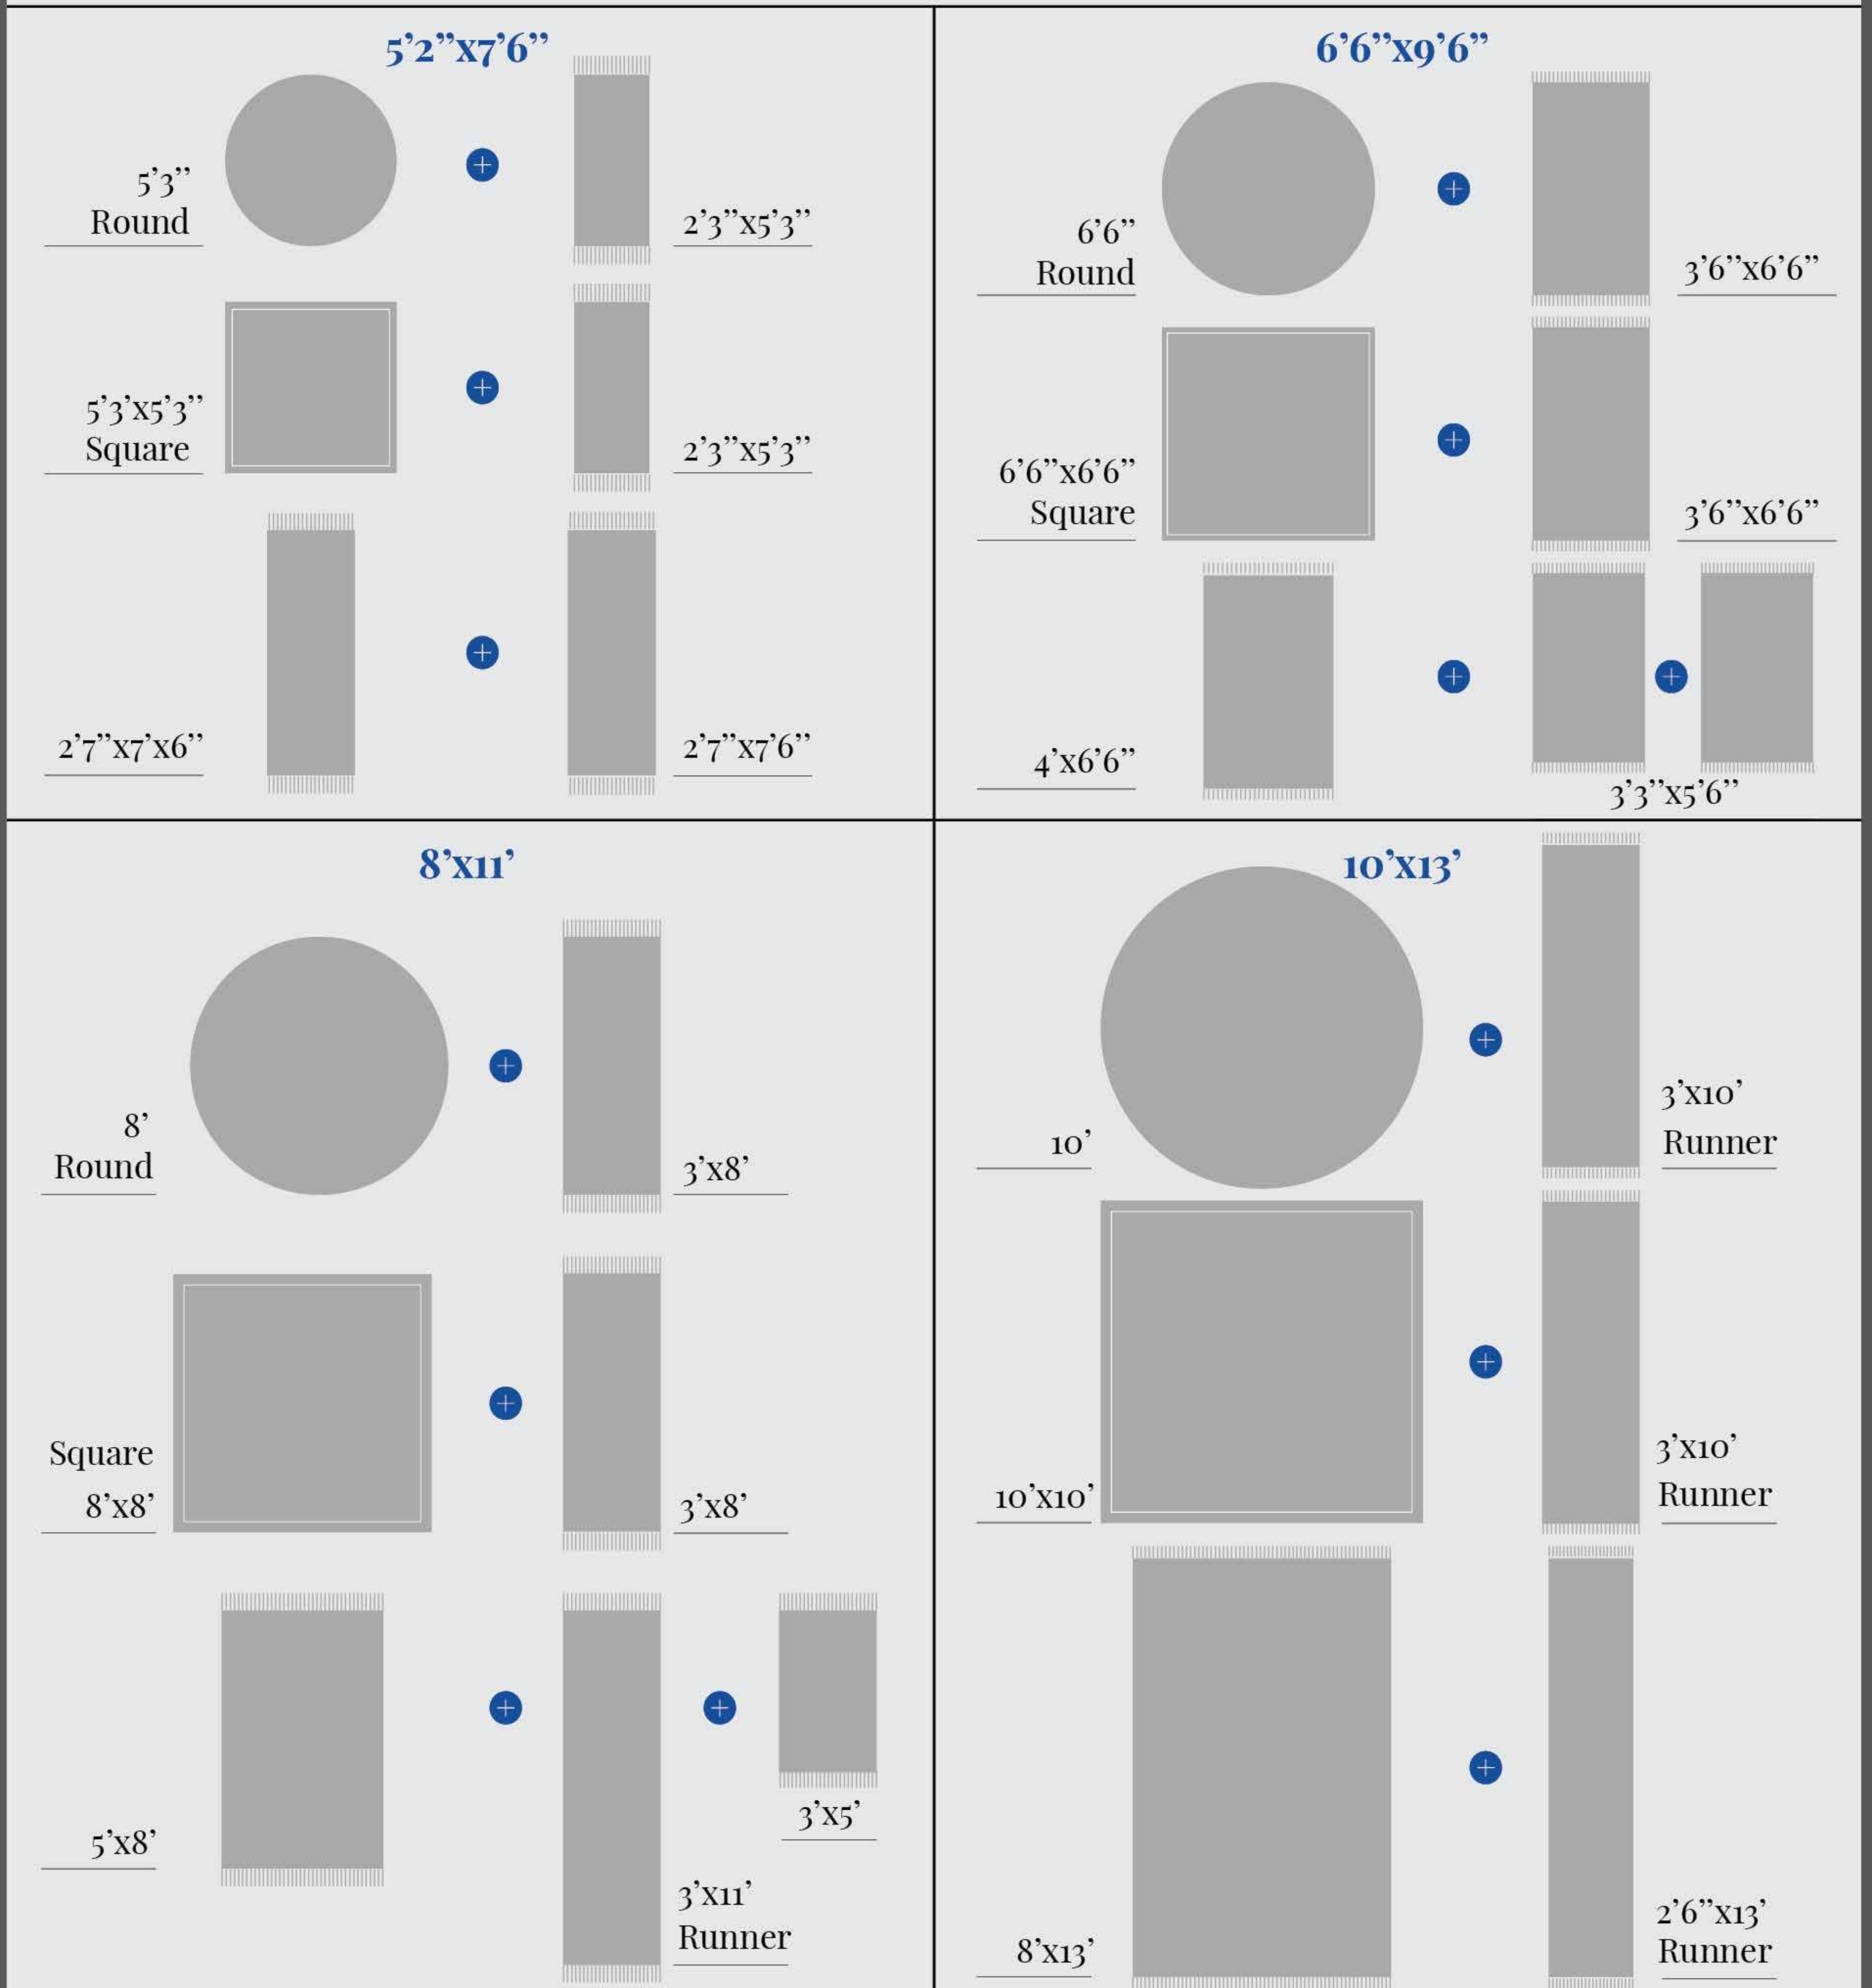

Area Rug Size Guide

LIVING ROOM

8'x10'

9'x12'

5'x8' ———
6'6" x 9'6" - - - - -

BEDROOM

8'x10'

9'x12'

3'x5'
5'x8'

DINING ROOM

8'x10'

9'x12'

8' Round

TAJ RUGS
EST. 1978

Custom Sizes

Final sizes may be +/- 2" based on design, fiber quality and surging - Other combinations can be made - The original size of the rug will determine what custom sizes can be made

TAJ RUGS
EST. 1978