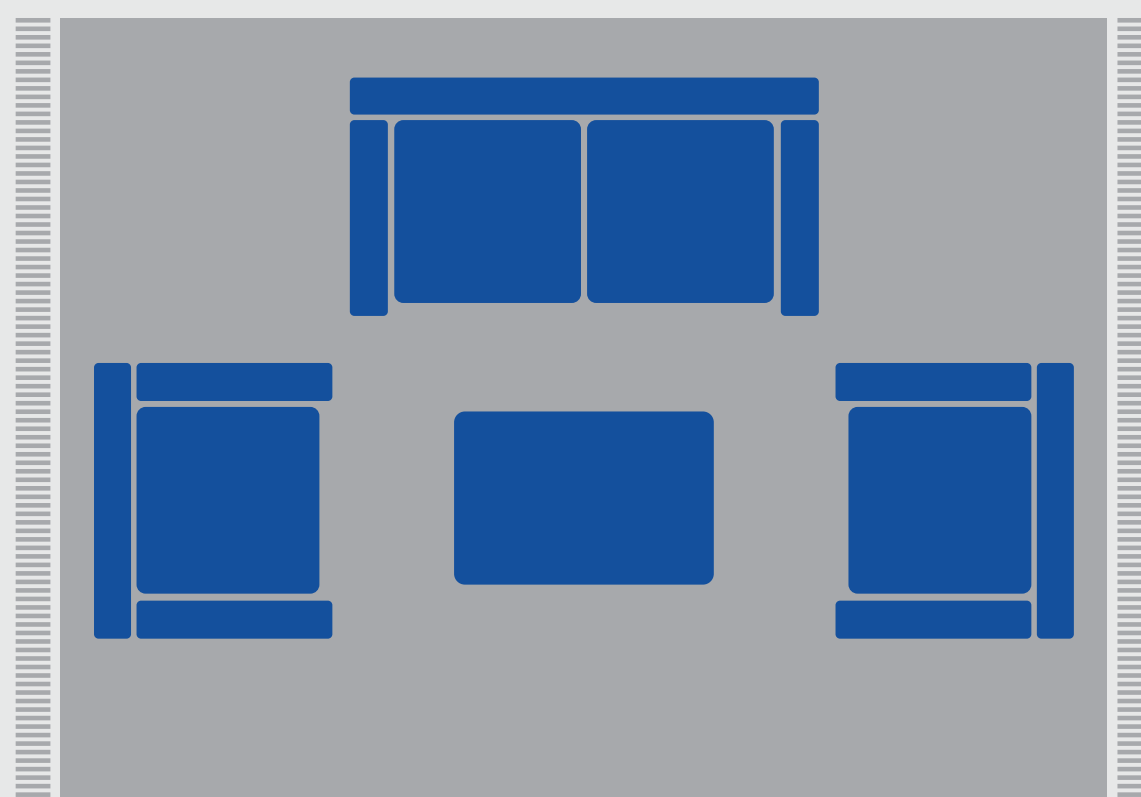

Area Rug Size Guide

LIVING ROOM

8'x10'

9'x12'

5'x8' ———
6'6" x 9'6" - - - - -

BEDROOM

8'x10'

9'x12'

3'x5'
5'x8'

DINING ROOM

8'x10'

9'x12'

8' Round

TAJ RUGS
EST. 1978

Custom Sizes

Final sizes may be +/- 2" based on design, fiber quality and surging - Other combinations can be made - The original size of the rug will determine what custom sizes can be made